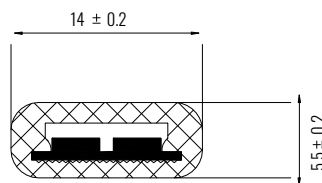

TECHNICAL DATA

TYPE

Professional STRIP LED for Outdoor & Indoor Lighting

PRO	CRI ≥ 80	
IP65		
220-240V 50/60Hz		25000h

DIMENSION DRAW

Model:	SMD STRIP LED 180 LEDS/M
Led Color:	3000K
Location:	Exterior / Interior
System Power:	15W/M
CRI :	80
Lumen Output:	1250Lm/M
Product Dimension:	10M/Roll(each roll with 1 connector)
IP Code:	65
Frequency:	220-240V 50/60Hz